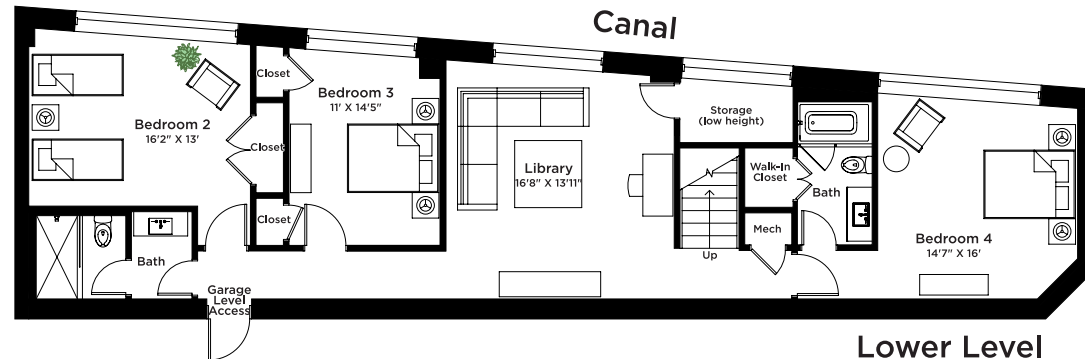

ONE EAST

BUILDING KEY

Floor G1/1
 4 Bedrooms / 3.5 Baths / Library
 3,470 SF Interior
 350 SF Exterior

11'0" Ceiling Height
 (Except 9'6" in Closets/2nd Baths/Laundry)

Main Level

Lower Level